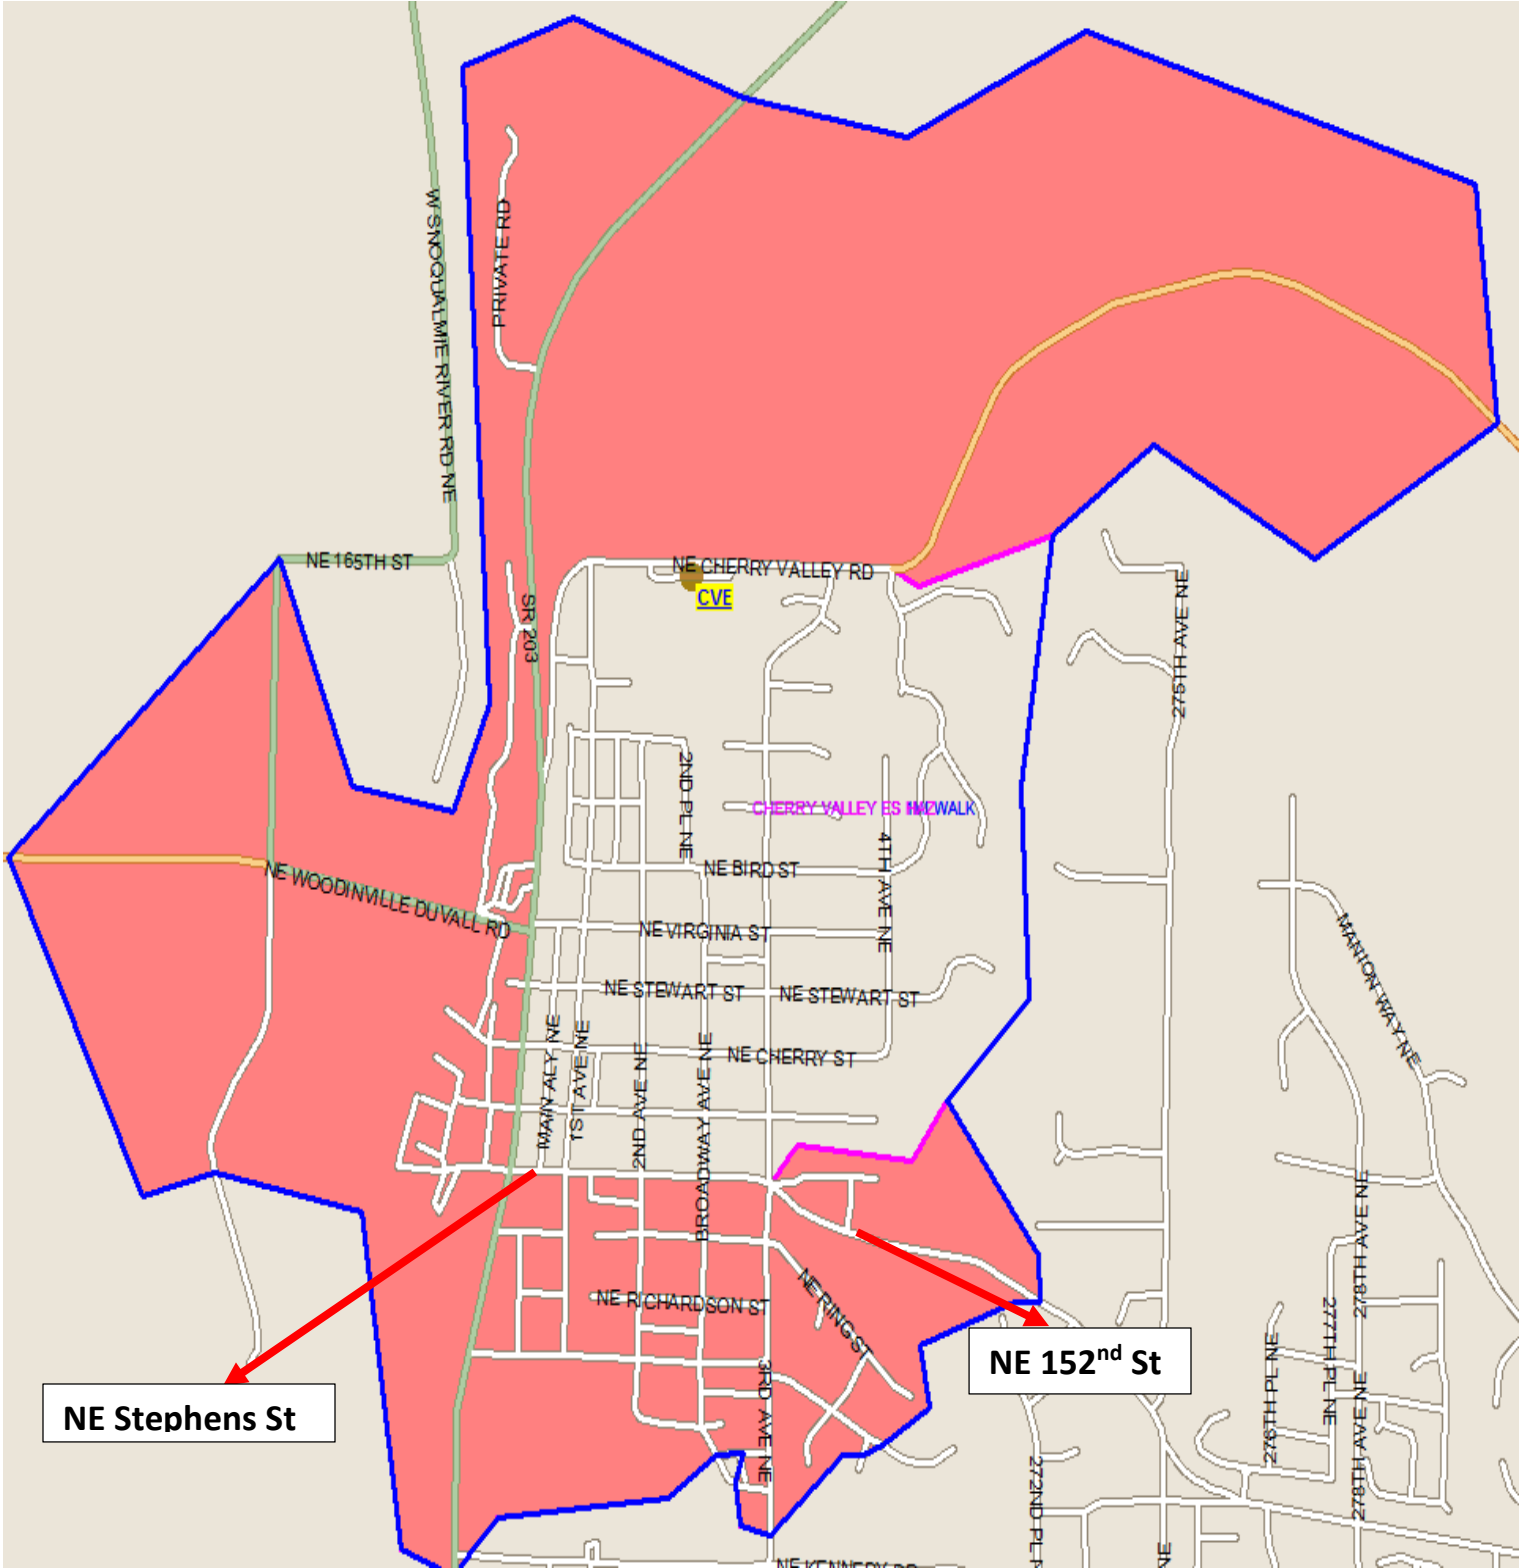

Cherry Valley Elementary School One Mile Walking Area 2018- 2019 Riverview SD

NE Stephens St

NE 152nd St

 One Mile Walking Area Outline = Students living inside the blue outline, walk to and from school. No bus stops in this area unless colored in pink.

 Unsafe One Mile Walking Area = Bus stops in the shaded pink areas.

All students living outside of the blue outline are bused to school.